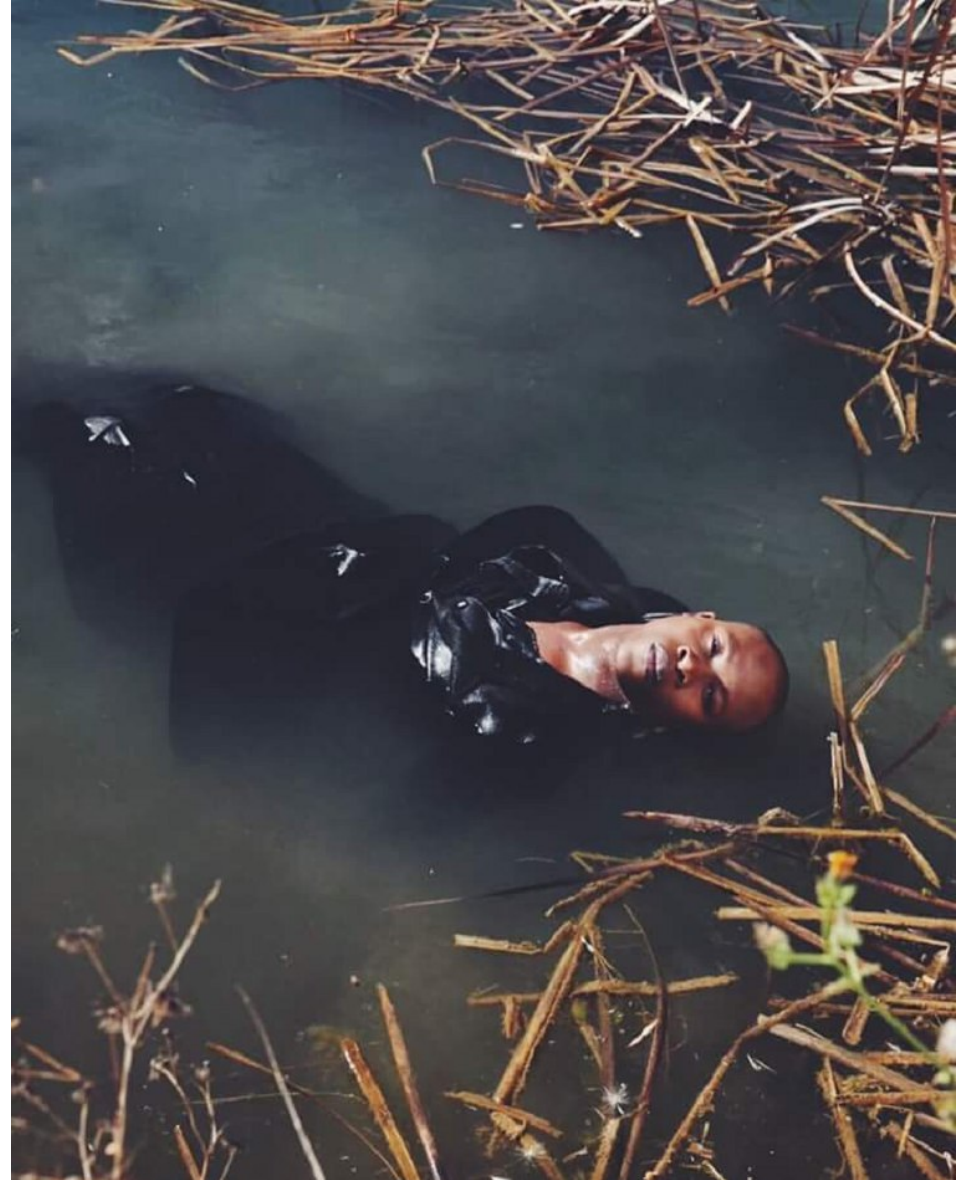

# My friend Ned

**KWANELE NOMOYI**

HEIGHT 170CM/5'7"   WAIST 81CM/32"   SHOE 40 EU/7.5 US/7 UK   HAIR BLACK   EYES BROWN