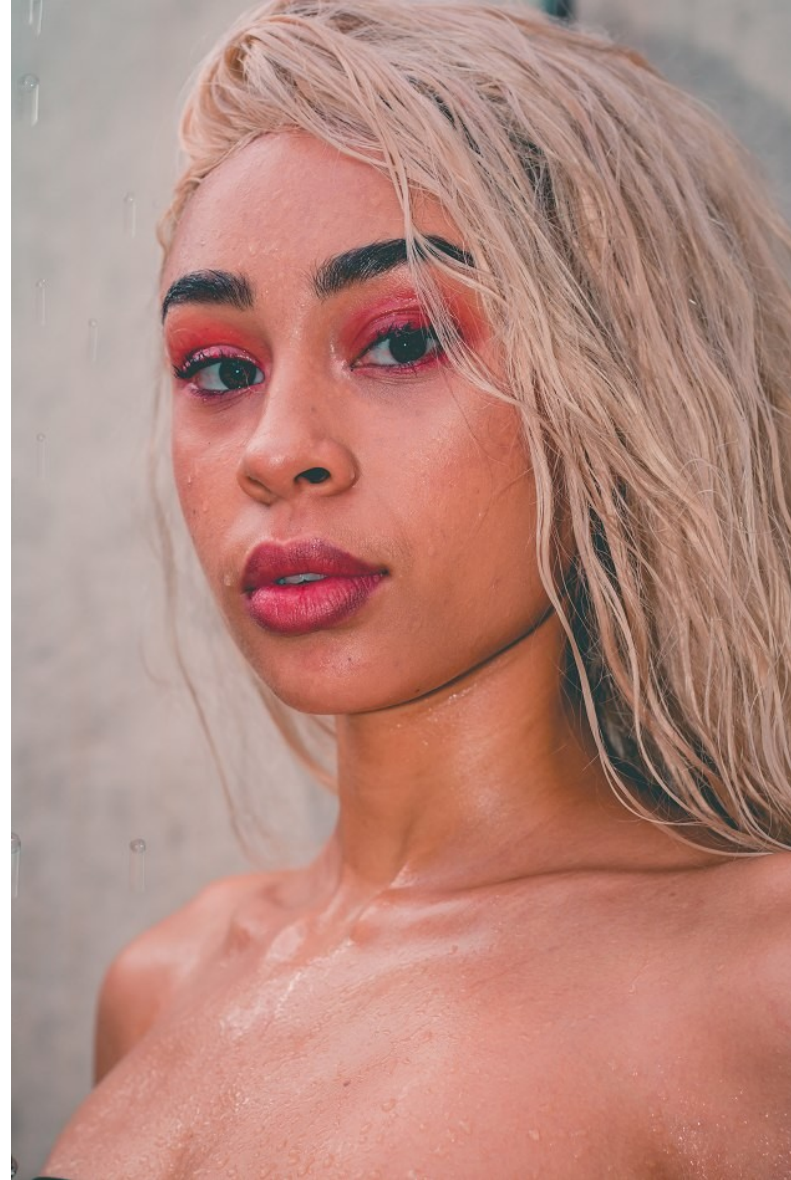

My friend Ned

APRIL DONNELLY

HEIGHT 176CM/5'9.5" BUST 81CM/32" C WAIST 67CM/26.5" HIPS 93CM/36.5" SHOE 39 EU/8 US/6 UK HAIR BLONDE EYES BROWN

My friend Ned

APRIL DONNELLY

HEIGHT 176CM/5'9.5" BUST 81CM/32" C WAIST 67CM/26.5" HIPS 93CM/36.5" SHOE 39 EU/8 US/6 UK HAIR BLONDE EYES BROWN