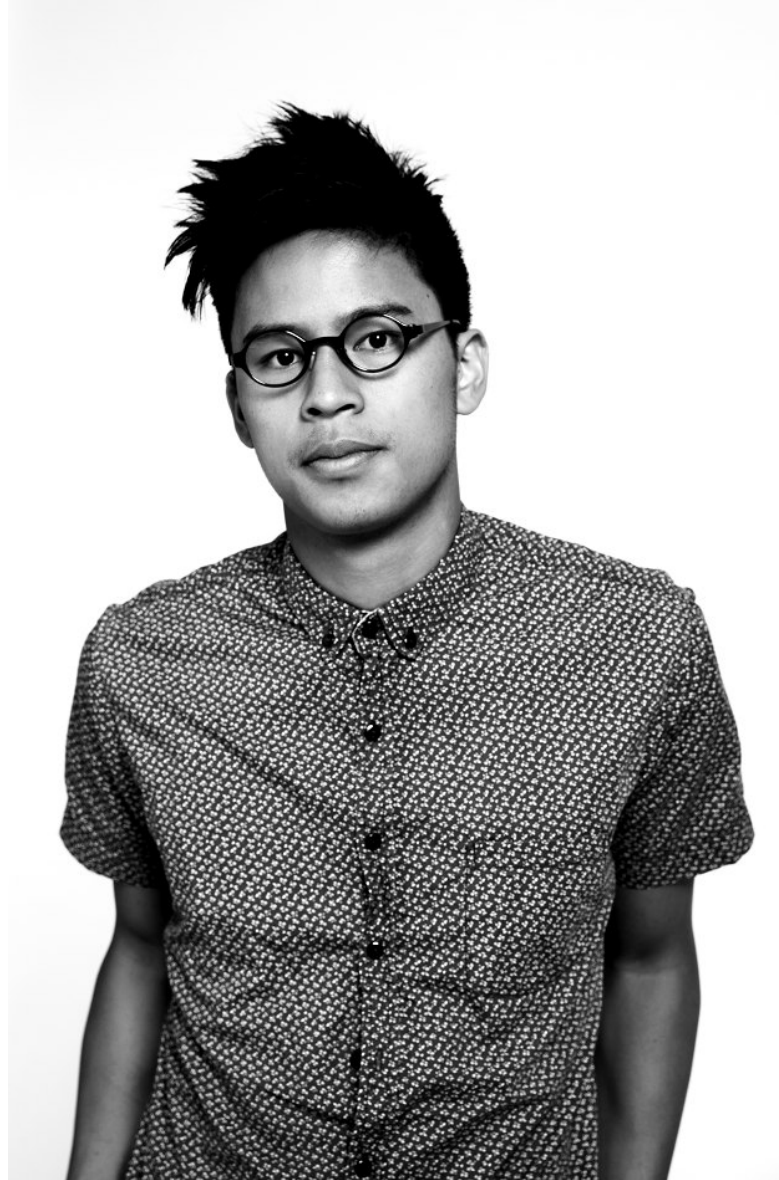

My friend Ned

RYAN SIN

HEIGHT 179CM/5'10.5" CHEST 90CM/35.5" WAIST 86CM/34" COLLAR 42CM/16.5" HAIR BLACK EYES BROWN

My friend Ned

RYAN SIN

HEIGHT 179CM/5'10.5" CHEST 90CM/35.5" WAIST 86CM/34" COLLAR 42CM/16.5" HAIR BLACK EYES BROWN